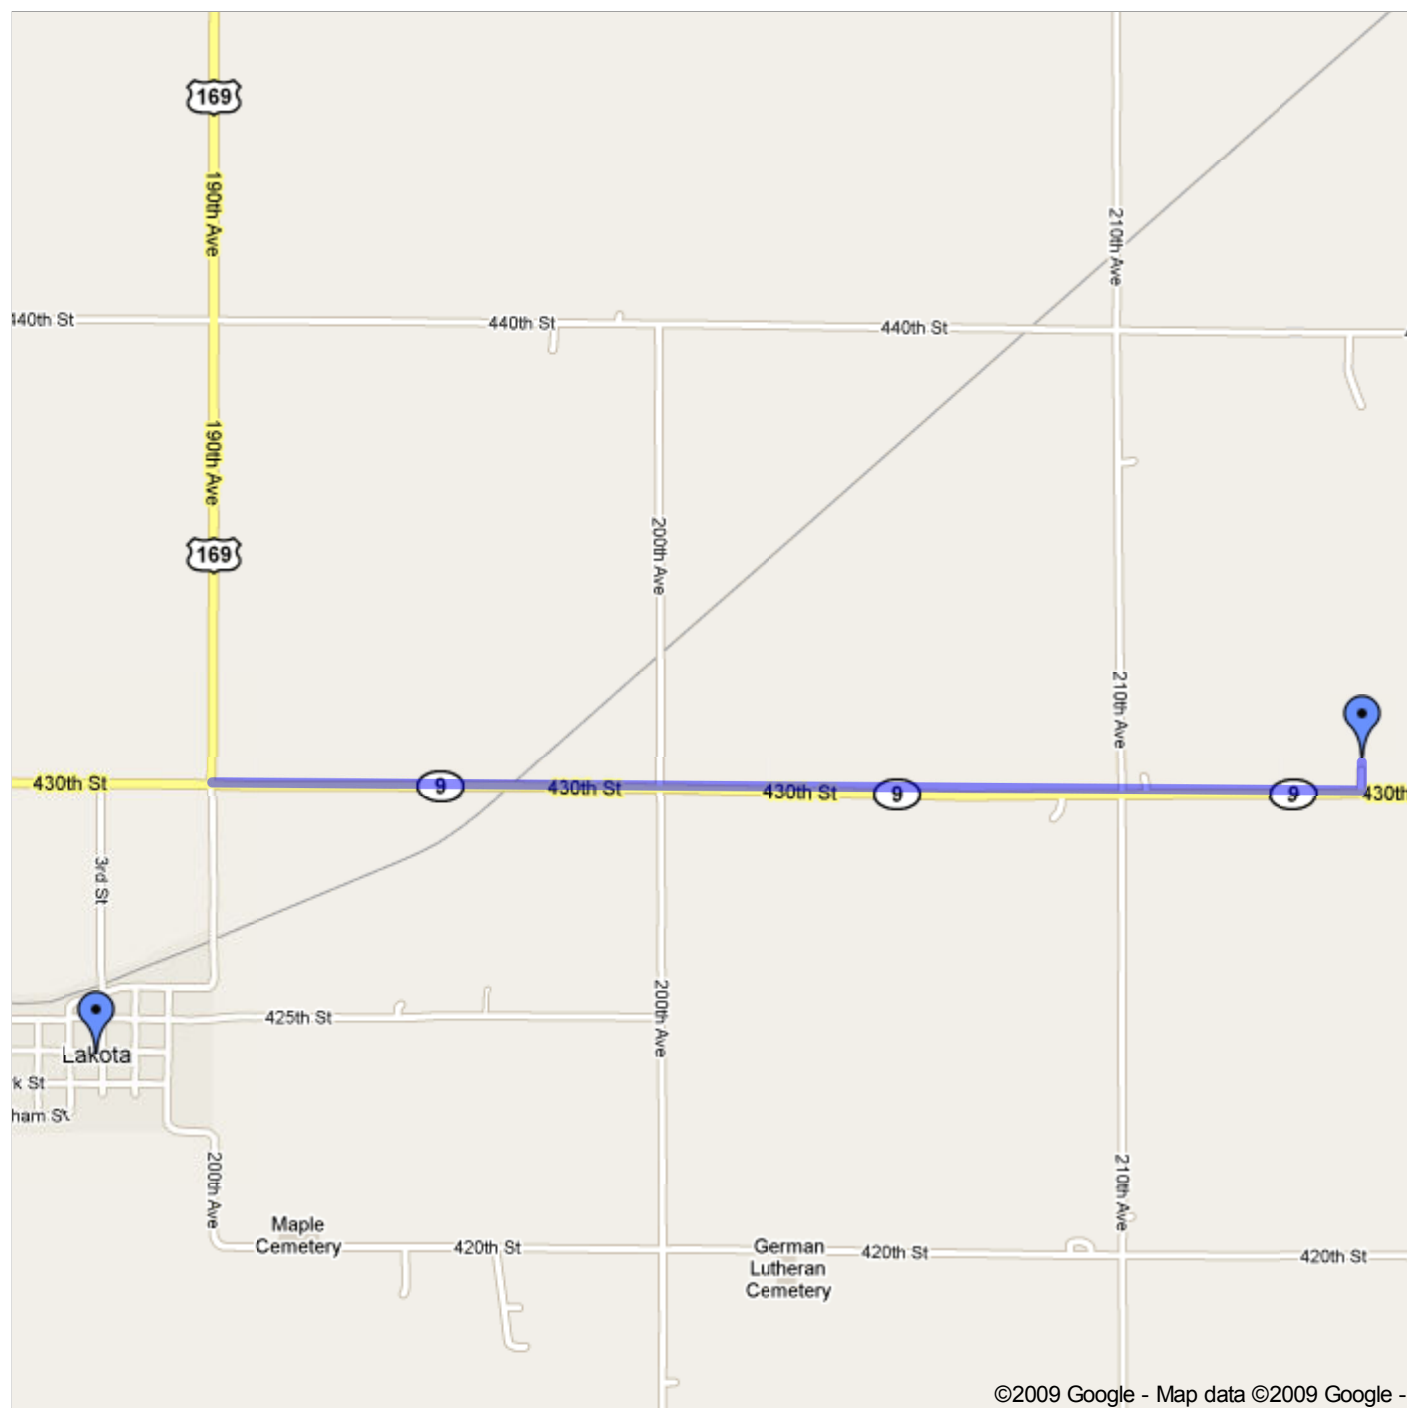

Get Google Maps on your phone

Text the word "GMAPS" to 466453

©2009 Google - Map data ©2009 Google -

## Lakota, IA

Overlook Farm - Located 2.5 miles East of Lakota Iowa on Highway 9

[Lakota, IA](#)

[Overlook Farm](#)

From Highway 169, (just East of Lakota, Iowa), drive East 2.5 miles to Overlook Farm, home of the Iowa Lakes Equestrian Riding Stables. Overlook Farm is located on the North side of Highway 9. To call for directions, dial

612-240-4435. See You Soon!!

 [Line 1](#)